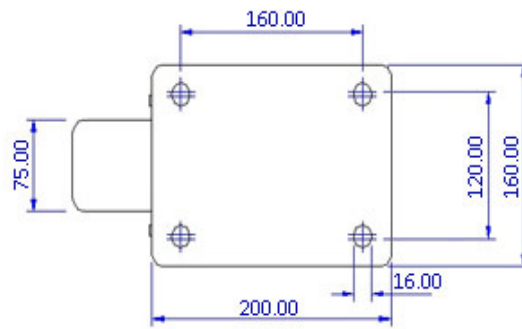

FRONT VIEW

TOP VIEW

ALL DIMENSIONS ARE IN "mm"

ABE50-123S-SAS