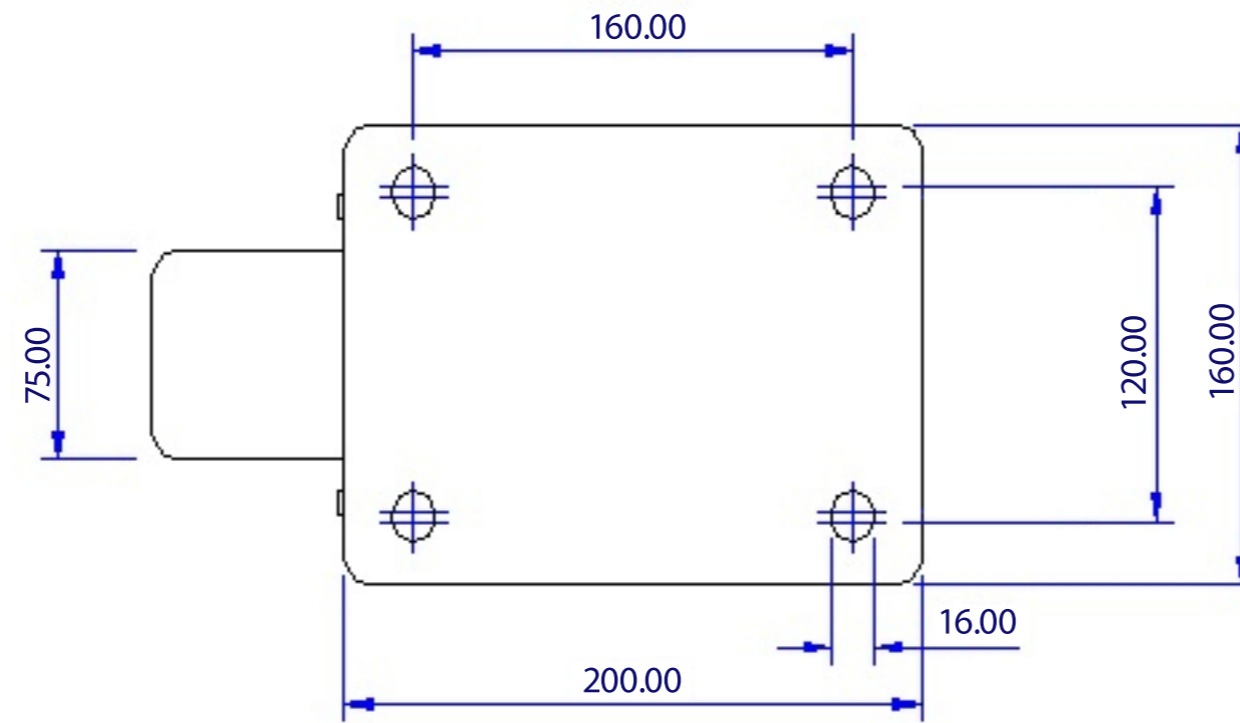

FRONT VIEW

TOP VIEW

ALL DIMENSIONS ARE IN "mm".

ABE50-63S-SAS