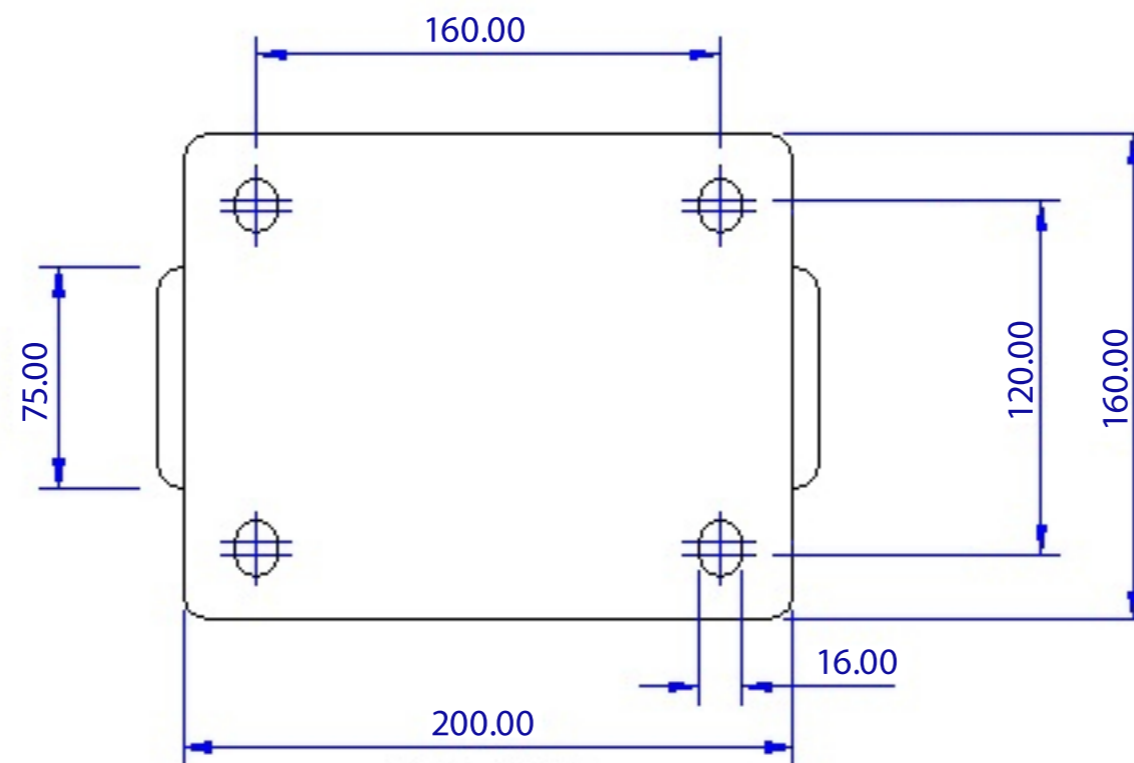

FRONT VIEW

TOP VIEW

ALL DIMENSIONS ARE IN "mm".

ABE75-163R-SAS