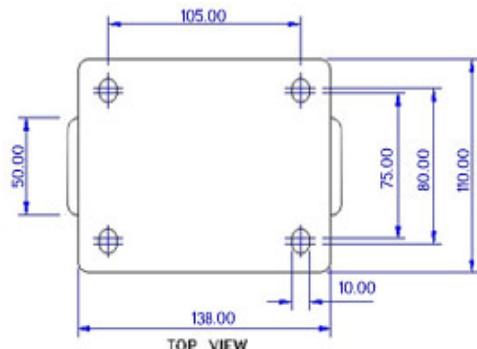

FRONT VIEW

TOP VIEW

ALL DIMENSIONS ARE IN "mm"

GHKE-SS-62R-SFS