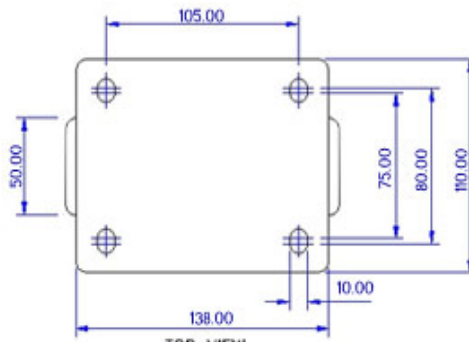

FRONT VIEW

TOP VIEW

ALL DIMENSIONS ARE IN "mm"

GHKE-SS-42R-SFS