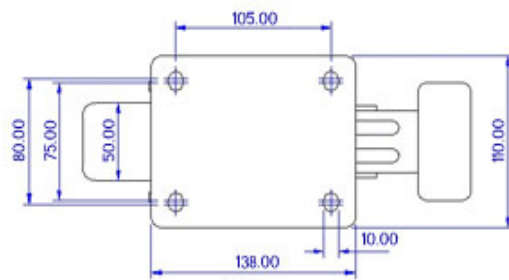

FRONT VIEW

TOP VIEW

ALL DIMENSIONS ARE IN "mm"

GHKE-SS-82S-SFS-TL