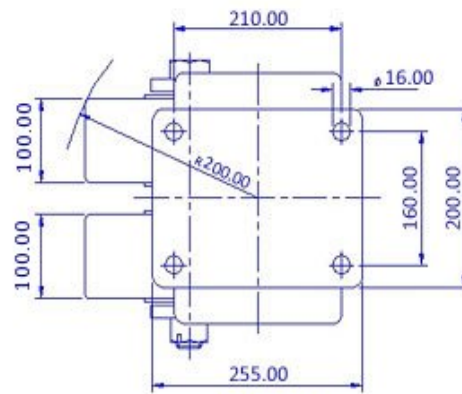

FRONT VIEW

TOP VIEW

ALL DIMENSIONS ARE IN "mm"

DABE75-84S-MCNY