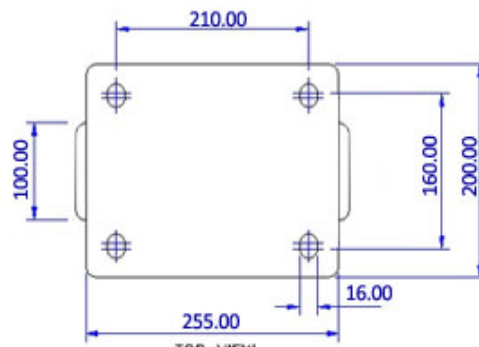

FRONT VIEW

TOP VIEW

ALL DIMENSIONS ARE IN "mm"

ABE75-104R-SZS