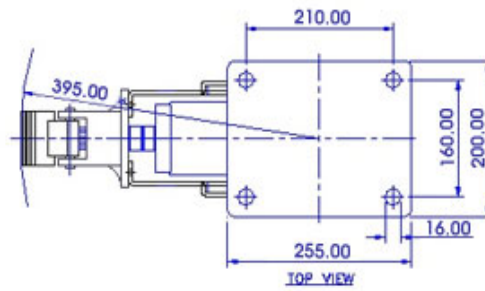

FRONT VIEW

TOP VIEW

ALL DIMENSIONS ARE IN "mm"

ABE75-124S-MCNY-WFB