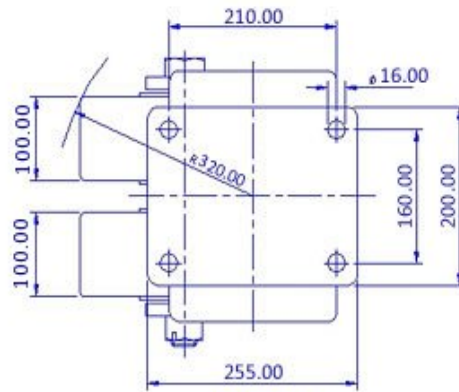

FRONT VIEW

TOP VIEW

ALL DIMENSIONS ARE IN "mm"

DABE75-164S-SAS