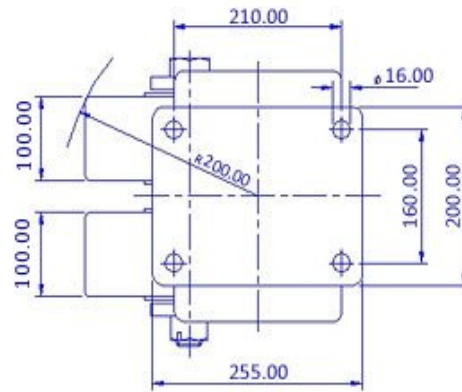

FRONT VIEW

TOP VIEW

ALL DIMENSIONS ARE IN "mm"

DABE75-84S-SAS