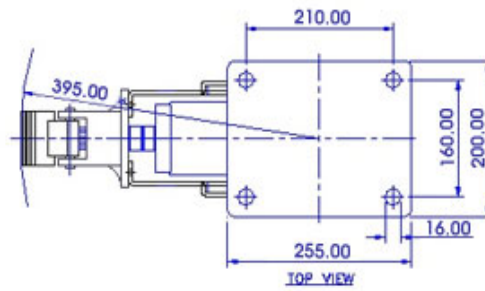

FRONT VIEW

TOP VIEW

ALL DIMENSIONS ARE IN "mm"

ABE75-124S-SZS-WFB