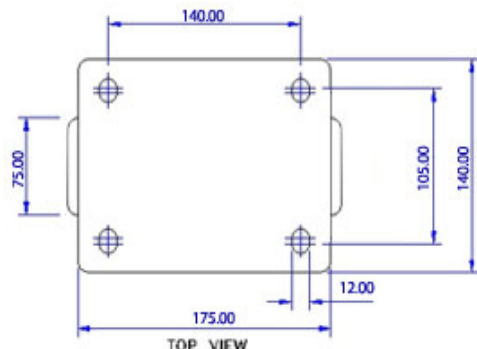

FRONT VIEW

TOP VIEW

ALL DIMENSIONS ARE IN "mm"

ABLP-103R-DF