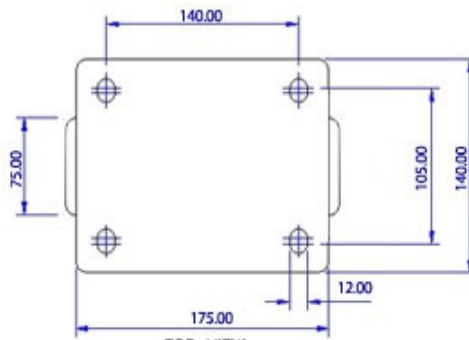

FRONT VIEW

TOP VIEW

ALL DIMENSIONS ARE IN "mm"

ABLP-83R-DF