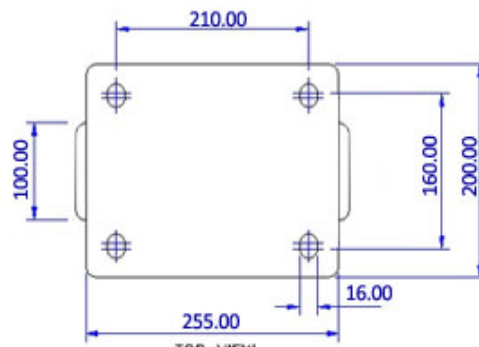

FRONT VIEW

TOP VIEW

ALL DIMENSIONS ARE IN "mm"

ABE75-84R-SZS