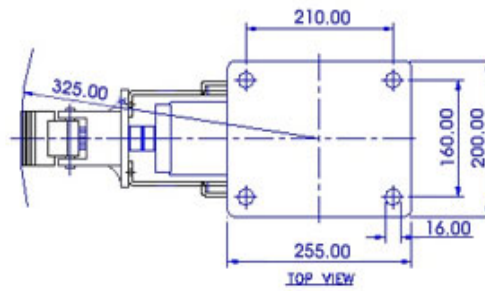

FRONT VIEW

TOP VIEW

ALL DIMENSIONS ARE IN "mm"

ABE75-84S-SZS-WFB