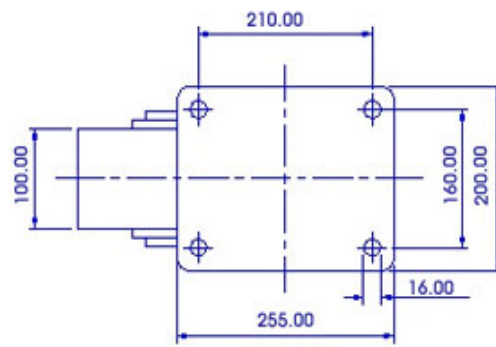

FRONT VIEW

TOP VIEW

ALL DIMENSIONS ARE IN "mm"

ABE75-84S-SZS