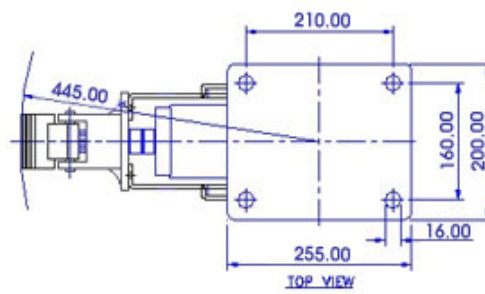

FRONT VIEW

TOP VIEW

ALL DIMENSIONS ARE IN "mm"

ABE75-164S-SAS-WFB