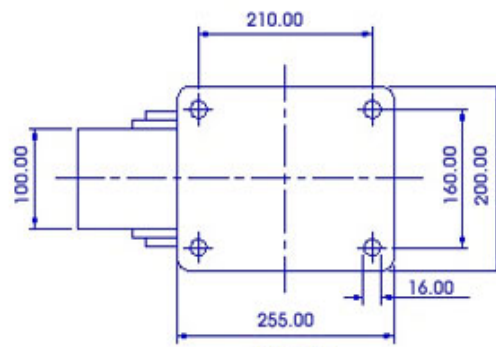

FRONT VIEW

TOP VIEW

ALL DIMENSIONS ARE IN "mm"

ABE75-164S-SAS