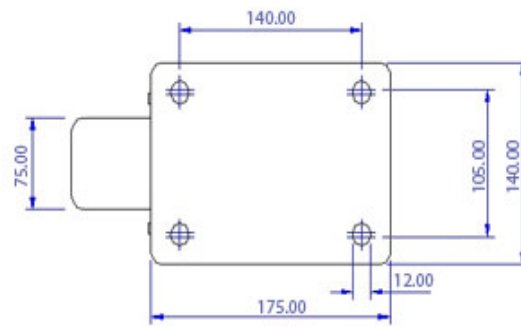

FRONT VIEW

TOP VIEW

ALL DIMENSIONS ARE IN "mm"

ABLP-63S-DF