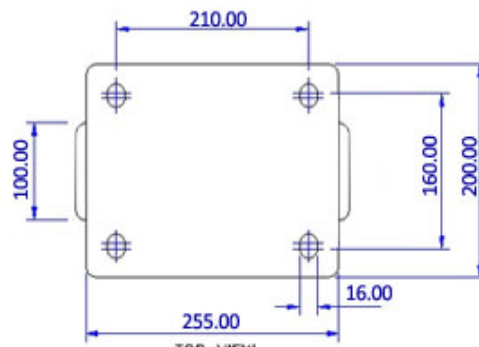

FRONT VIEW

TOP VIEW

ALL DIMENSIONS ARE IN "mm"

ABE75-124R-SAS