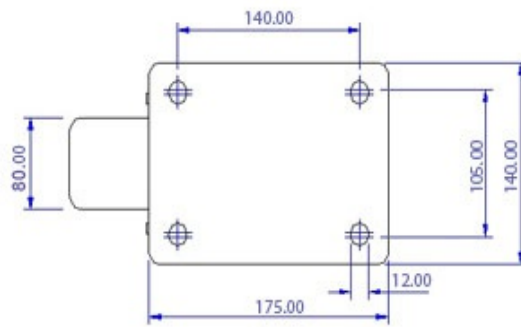

FRONT VIEW

TOP VIEW

ALL DIMENSIONS ARE IN "mm"

ABLP-123S-MCNY