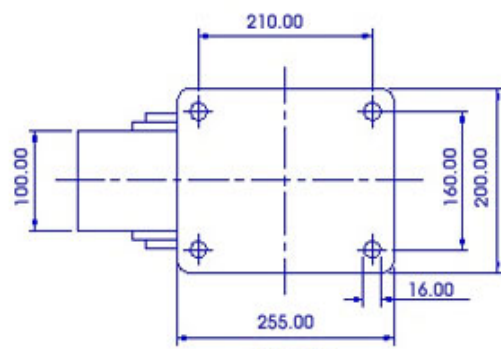

FRONT VIEW

TOP VIEW

ALL DIMENSIONS ARE IN "mm"

ABE75-124S-SAS