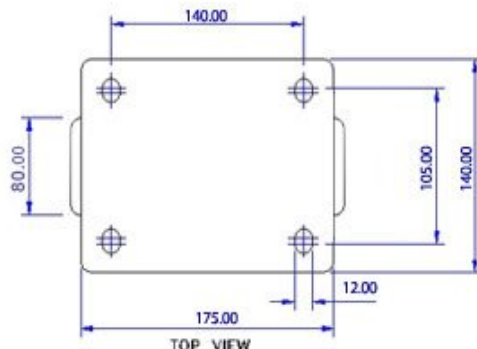

FRONT VIEW

TOP VIEW

ALL DIMENSIONS ARE IN "mm"

ABLP-83R-MCNY