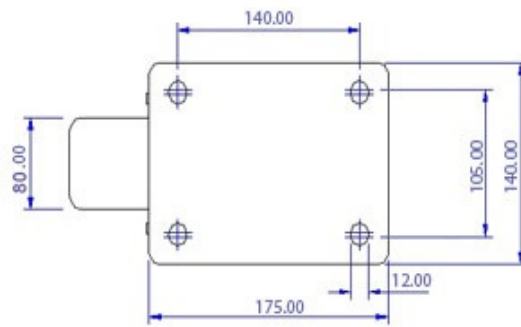

FRONT VIEW

TOP VIEW

ALL DIMENSIONS ARE IN "mm"

ABLP-63S-MCNY