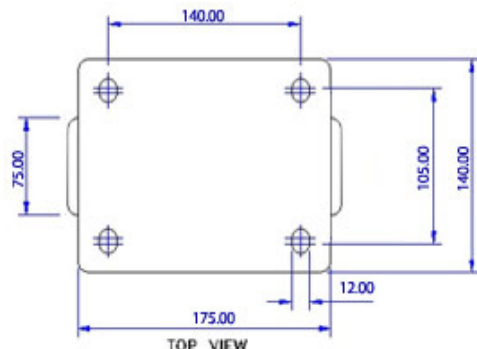

FRONT VIEW

TOP VIEW

ALL DIMENSIONS ARE IN "mm"

ABLP-123R-SZS