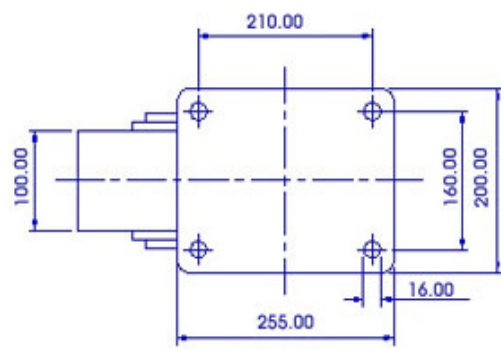

FRONT VIEW

TOP VIEW

ALL DIMENSIONS ARE IN "mm"

ABE75-104S-SAS