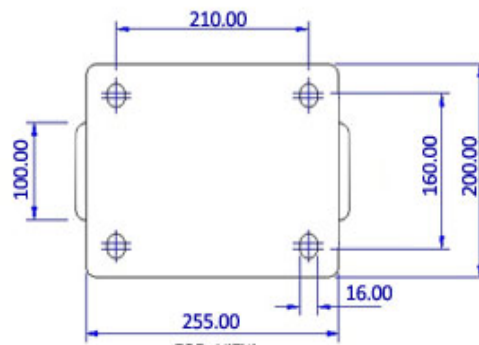

FRONT VIEW

TOP VIEW

ALL DIMENSIONS ARE IN "mm"

ABE75-84R-SAS