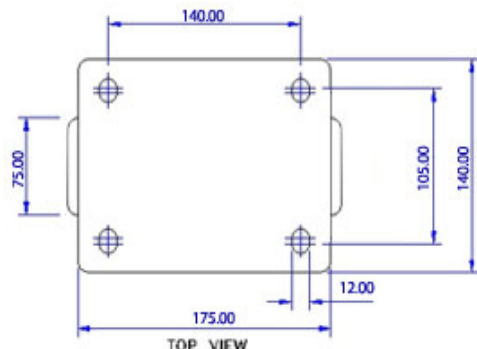

FRONT VIEW

TOP VIEW

ALL DIMENSIONS ARE IN "mm"

ABLP-103R-SZS