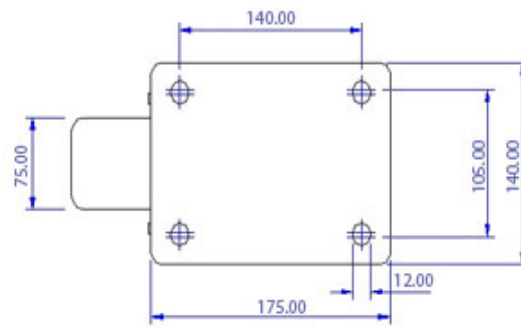

FRONT VIEW

TOP VIEW

ALL DIMENSIONS ARE IN "mm"

ABLP-103S-SAS