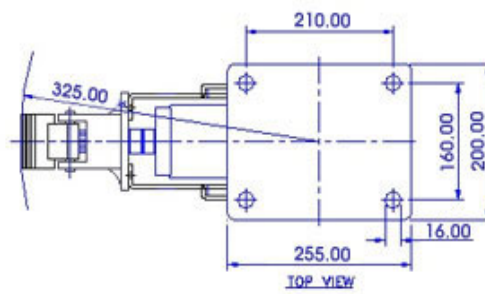

FRONT VIEW

TOP VIEW

ALL DIMENSIONS ARE IN "mm"

ABE75-84S-SAS-WFB