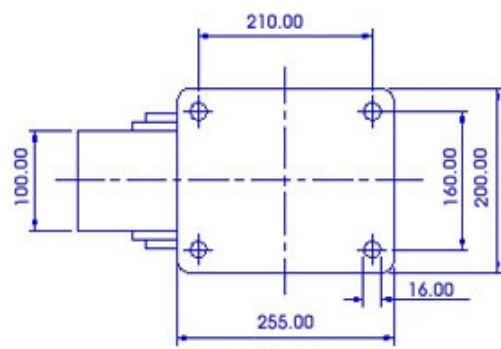

FRONT VIEW

TOP VIEW

ALL DIMENSIONS ARE IN "mm"

ABE75-84S-SAS