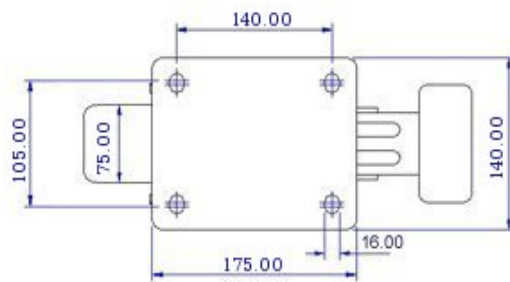

FRONT VIEW

TOP VIEW

ALL DIMENSIONS ARE IN "mm"

ABLP-83S-SZS-TL