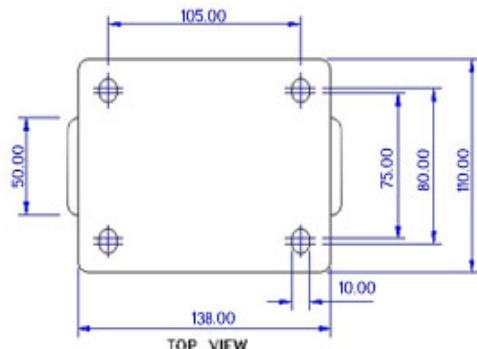

FRONT VIEW

TOP VIEW

ALL DIMENSIONS ARE IN "mm"

SAB-82R-SFS