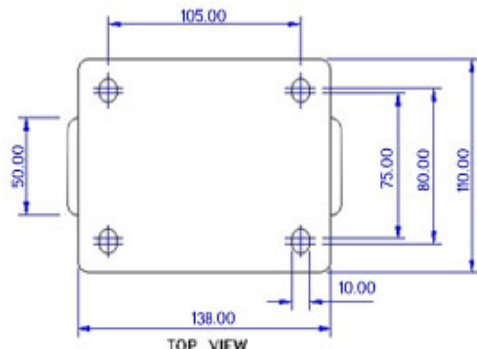

FRONT VIEW

TOP VIEW

ALL DIMENSIONS ARE IN "mm"

SAB-52R-SFS