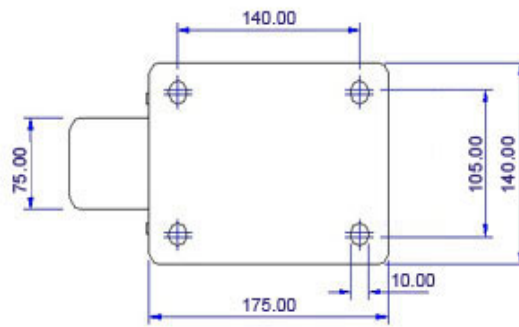

FRONT VIEW

TOP VIEW

ALL DIMENSIONS ARE IN "mm"

ABLP-63S-SZS