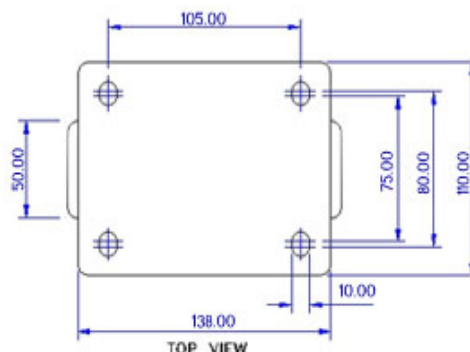

FRONT VIEW

TOP VIEW

ALL DIMENSIONS ARE IN "mm"

SAB-42R-SFS