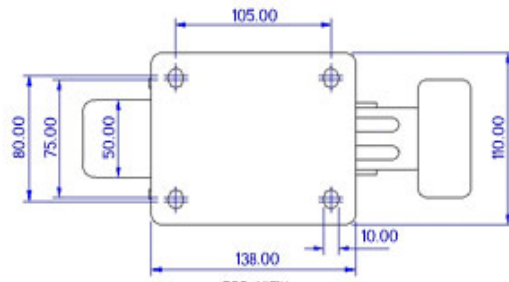

FRONT VIEW

TOP VIEW

ALL DIMENSIONS ARE IN "mm"

SAB-42S-SFS-TL