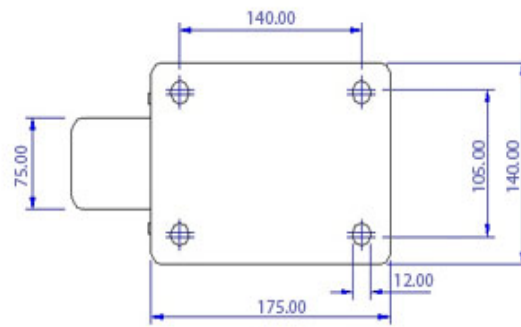

FRONT VIEW

TOP VIEW

ALL DIMENSIONS ARE IN "mm"

ABLP-123S-SAS