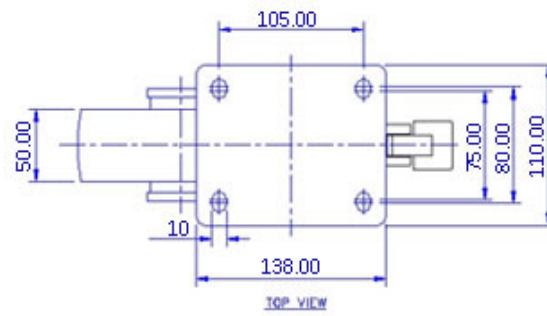

FRONT VIEW

TOP VIEW

ALL DIMENSIONS ARE IN "mm"

GHKE-SPR-82S-SFS-WFB