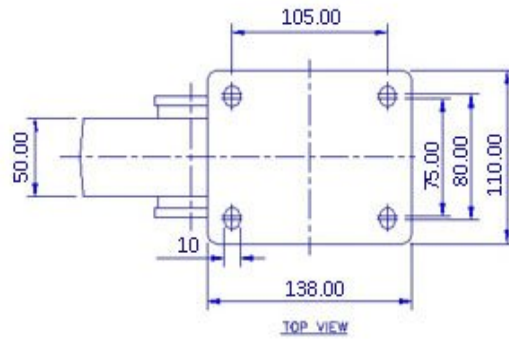

FRONT VIEW

TOP VIEW

ALL DIMENSIONS ARE IN "mm"

GHKE-SPR-62S-SFS