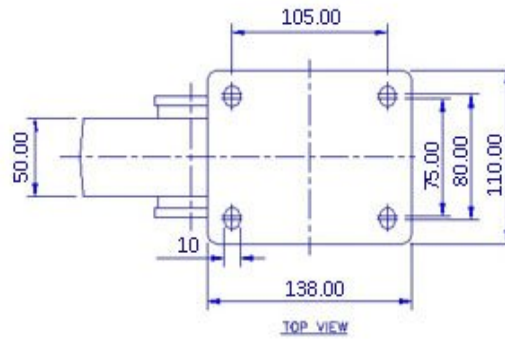

FRONT VIEW

TOP VIEW

ALL DIMENSIONS ARE IN "mm"

GHKE-SPR-52R-SFS