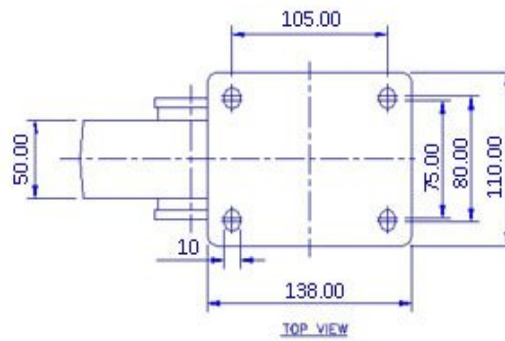

FRONT VIEW

TOP VIEW

ALL DIMENSIONS ARE IN "mm"

GHKE-SPR-42R-SFS