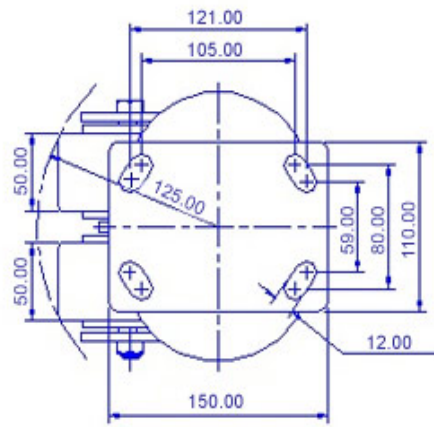

FRONT VIEW

TOP VIEW

ALL DIMENSIONS ARE IN "mm"

GRDDE-42S-SZS