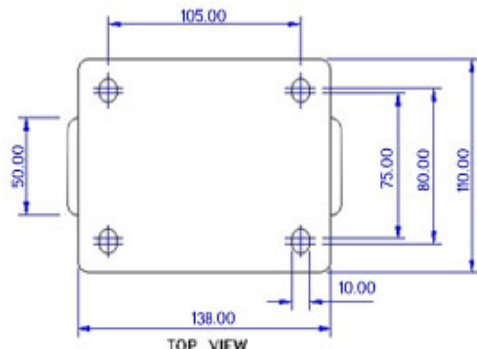

FRONT VIEW

TOP VIEW

ALL DIMENSIONS ARE IN "mm"

SAB-102R-ME