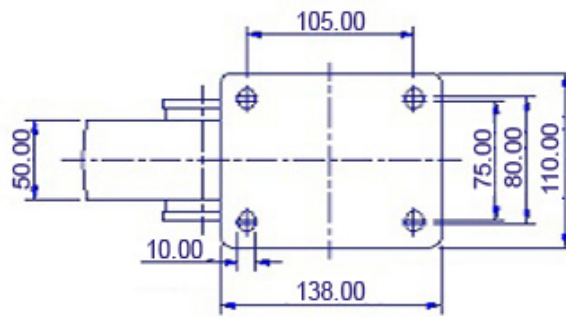

FRONT VIEW

TOP VIEW

ALL DIMENSIONS ARE IN "mm"

GHKE-SPR-82S-SZS