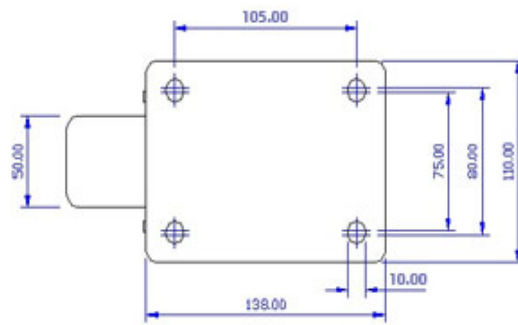

FRONT VIEW

TOP VIEW

ALL DIMENSIONS ARE IN "mm"

SAB-102S-ME