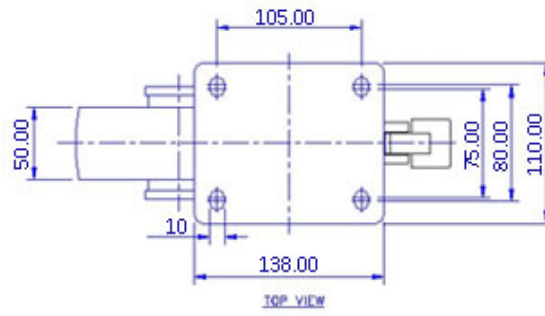

FRONT VIEW

TOP VIEW

ALL DIMENSIONS ARE IN "mm"

GHKE-SPR-62S-SZS-WFB