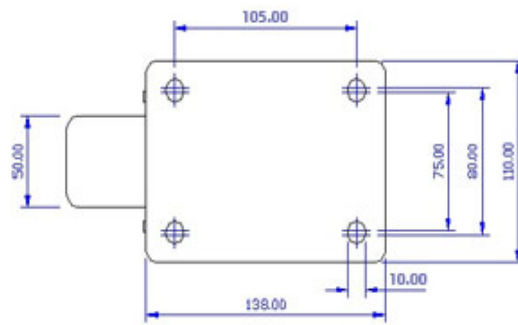

FRONT VIEW

TOP VIEW

ALL DIMENSIONS ARE IN "mm"

SAB-82S-ME