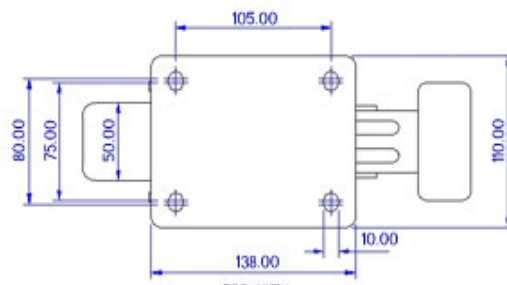

FRONT VIEW

TOP VIEW

ALL DIMENSIONS ARE IN "mm"

SAB-52S-ME-TL